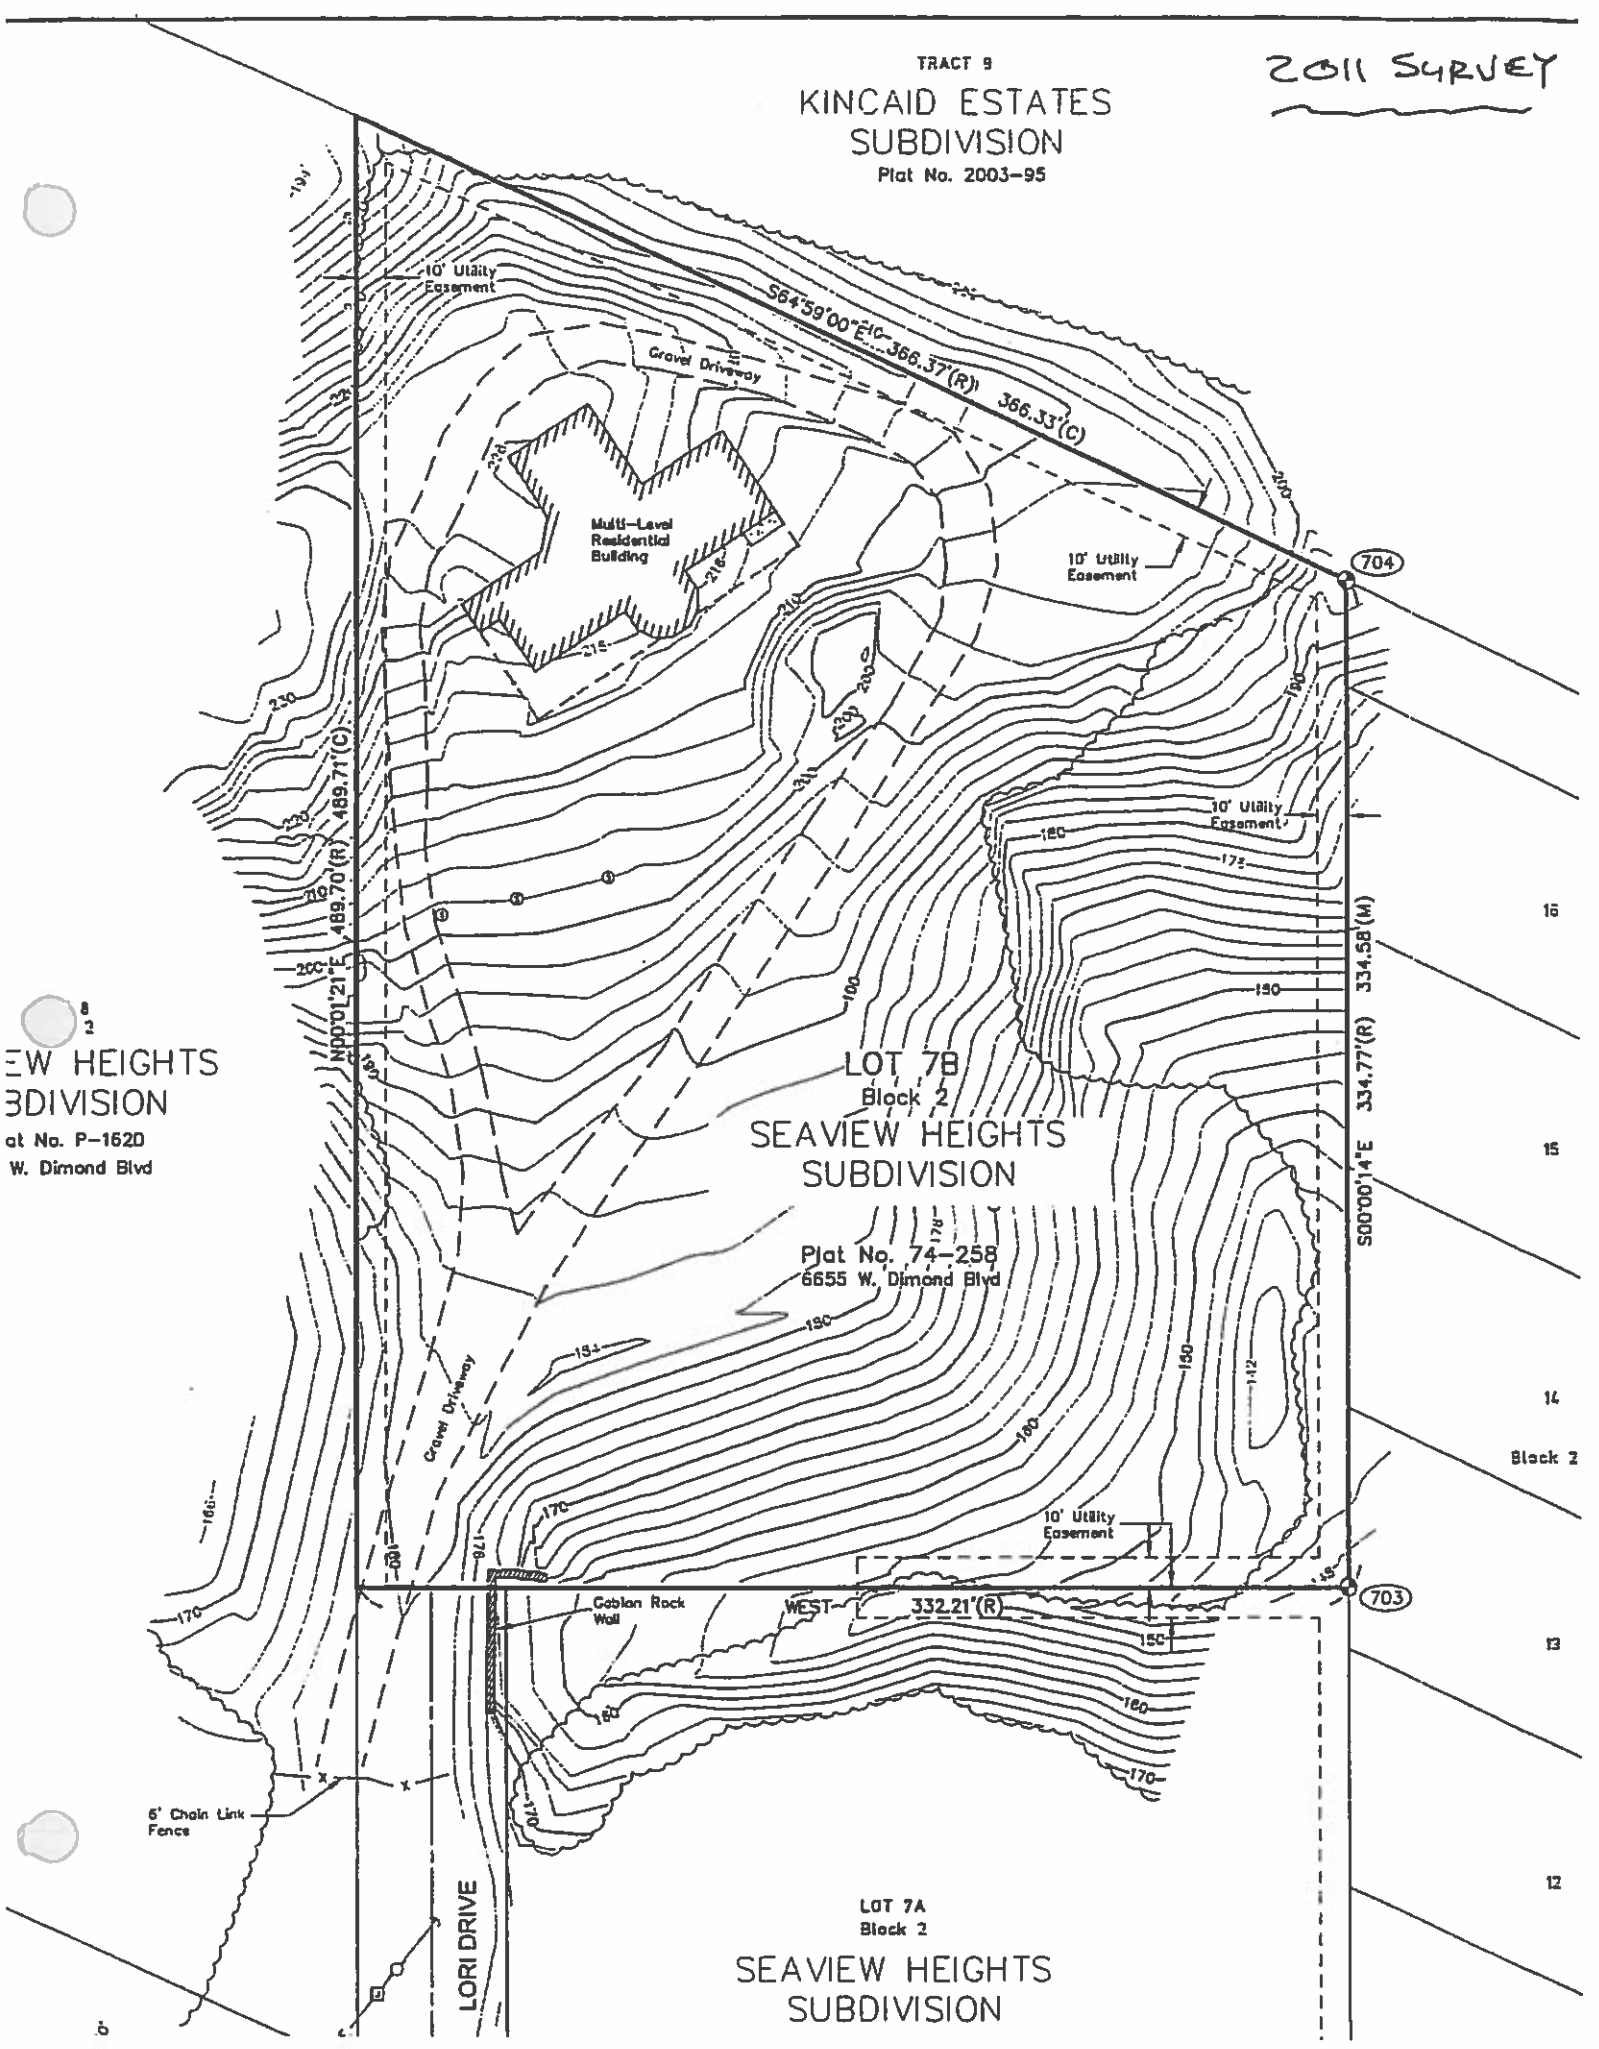

TRACT 9
KINCAID ESTATES
SUBDIVISION

Plat No. 2003-95

2011 SURVEY

SEAVIEW HEIGHTS
SUBDIVISION
at No. P-1620
W. Diamond Blvd

LOT 7B
Block 2
SEAVIEW HEIGHTS
SUBDIVISION

Plat No. 74-258
6655 W. Diamond Blvd

LOT 7A
Block 2
SEAVIEW HEIGHTS
SUBDIVISION

LORI DRIVE

16
15
14
Black 2
13
12