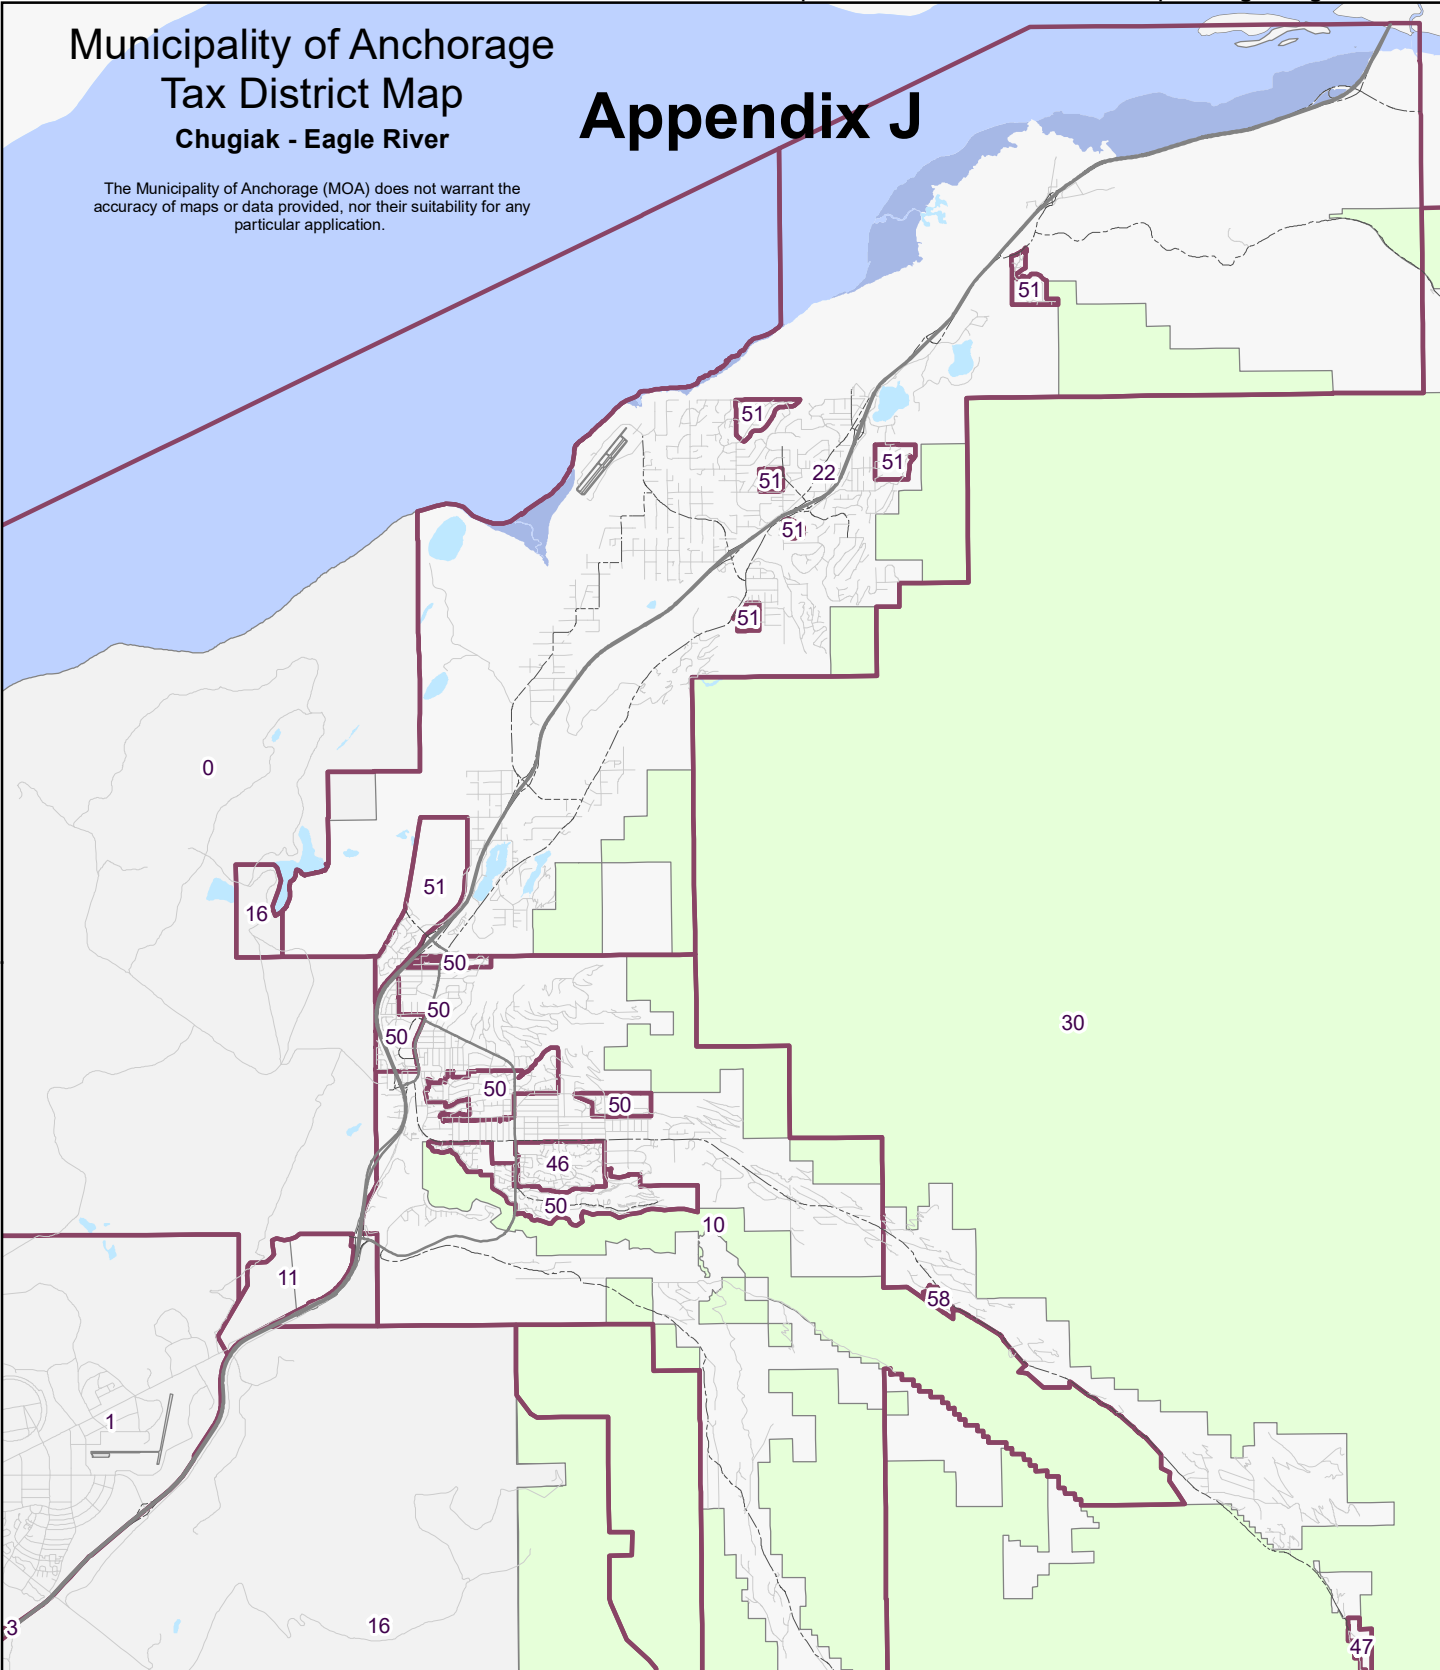

Municipality of Anchorage  
Tax District Map  
Chugiak - Eagle River

# Appendix J

The Municipality of Anchorage (MOA) does not warrant the accuracy of maps or data provided, nor their suitability for any particular application.

**Tax Districts**

- |                                       |  |
|---------------------------------------|--|
| 0, Muni/Outside Bowl w/ ERPRSA/Police | 22, Chugiak Fire Service Area                    |
| 1, City/Anchorage                     | 30, Eagle River Valley Rural Road SA             |
| 2, Hillside                           | 46, Eaglewood Contributing Road SA               |
| 3, Spenard                            | 47, Gateway Contributing Road SA                 |
| 10, Eagle River                       | 50, Eagle River Street Lights SA w/ Anch Fire    |
| 11, Municipal Landfill                | 51, Eagle River Street Lights SA w/ Chugiak Fire |
| 16, Muni/Outside Bowl with Police     | 58, Eagle River Street Lights SA without Fire    |

Prepared by:  
Geographic Data and Information Center  
September 2020

\*Not to scale