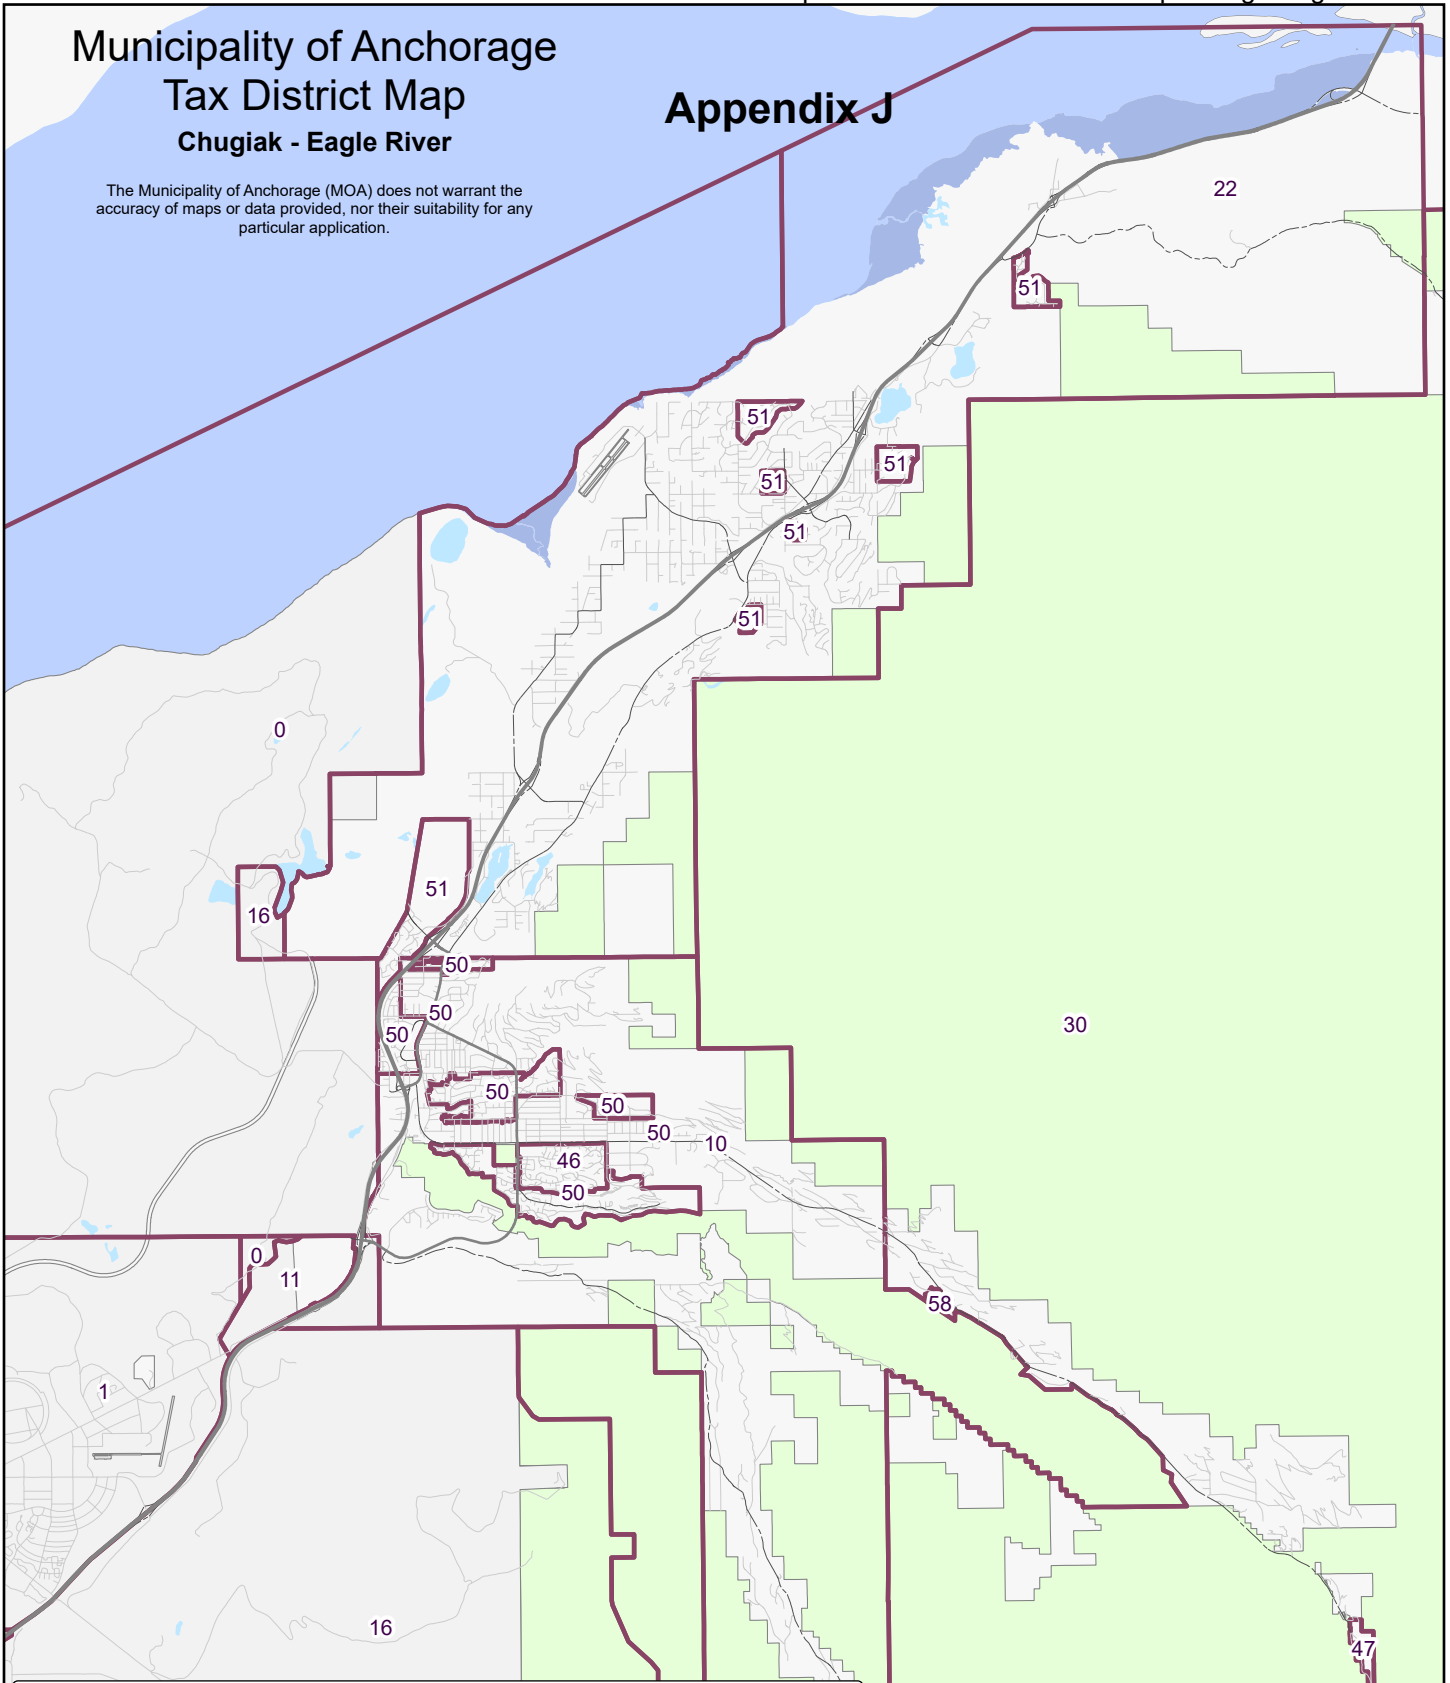

Municipality of Anchorage Tax District Map Chugiak - Eagle River

Appendix J

The Municipality of Anchorage (MOA) does not warrant the accuracy of maps or data provided, nor their suitability for any particular application.

Tax Districts

- | | |
|---------------------------------------|--|
| 0, Muni/Outside Bowl w/ ERPRSA/Police | 22, Chugiak Fire Service Area |
| 1, City/Anchorage | 30, Eagle River Valley Rural Road SA |
| 2, Hillside | 46, Eaglewood Contributing Road SA |
| 3, Spenard | 47, Gateway Contributing Road SA |
| 10, Eagle River | 50, Eagle River Street Lights SA w/ Anch Fire |
| 11, Municipal Landfill | 51, Eagle River Street Lights SA w/ Chugiak Fire |
| 16, Muni/Outside Bowl with Police | 58, Eagle River Street Lights SA without Fire |

Prepared by:
Geographic Data and Information Center
July 2024

*Not to scale