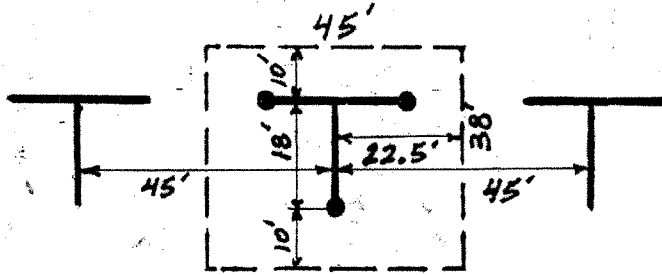

**DESIGNATED USE AREAS**  
Revocable Aircraft Tie-down Permits

Standard Tail-In – 1,170 SF (approx.)

Standard Drive-Thru – 1,710 SF (approx.)

Large Drive-Thru – 2,700 SF (approx.)

Standard Helicopter – 3,600 SF (approx.)