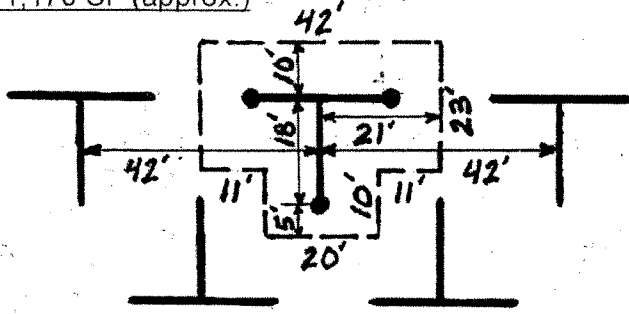

**DESIGNATED USE AREAS**  
Revocable Aircraft Tie-down Permits

Standard Tail-In – 1,170 SF (approx.)

Standard Drive-Thru – 1,710 SF (approx.)

Large Drive-Thru – 2,700 SF (approx.)

Standard Helicopter – 3,600 SF (approx.)