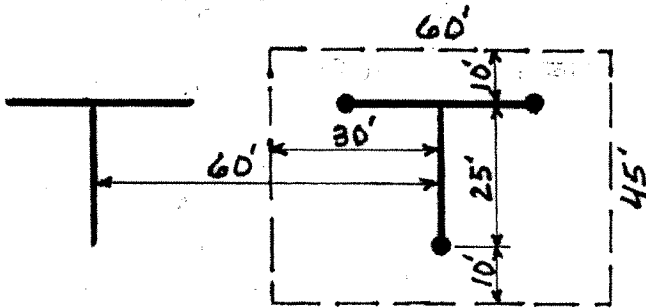

**DESIGNATED USE AREAS**  
Revocable Aircraft Tie-down Permits

Standard Tail-In – 1,170 SF (approx.)

Standard Drive-Thru – 1,710 SF (approx.)

Large Drive-Thru – 2,700 SF (approx.)

Standard Helicopter – 3,600 SF (approx.)