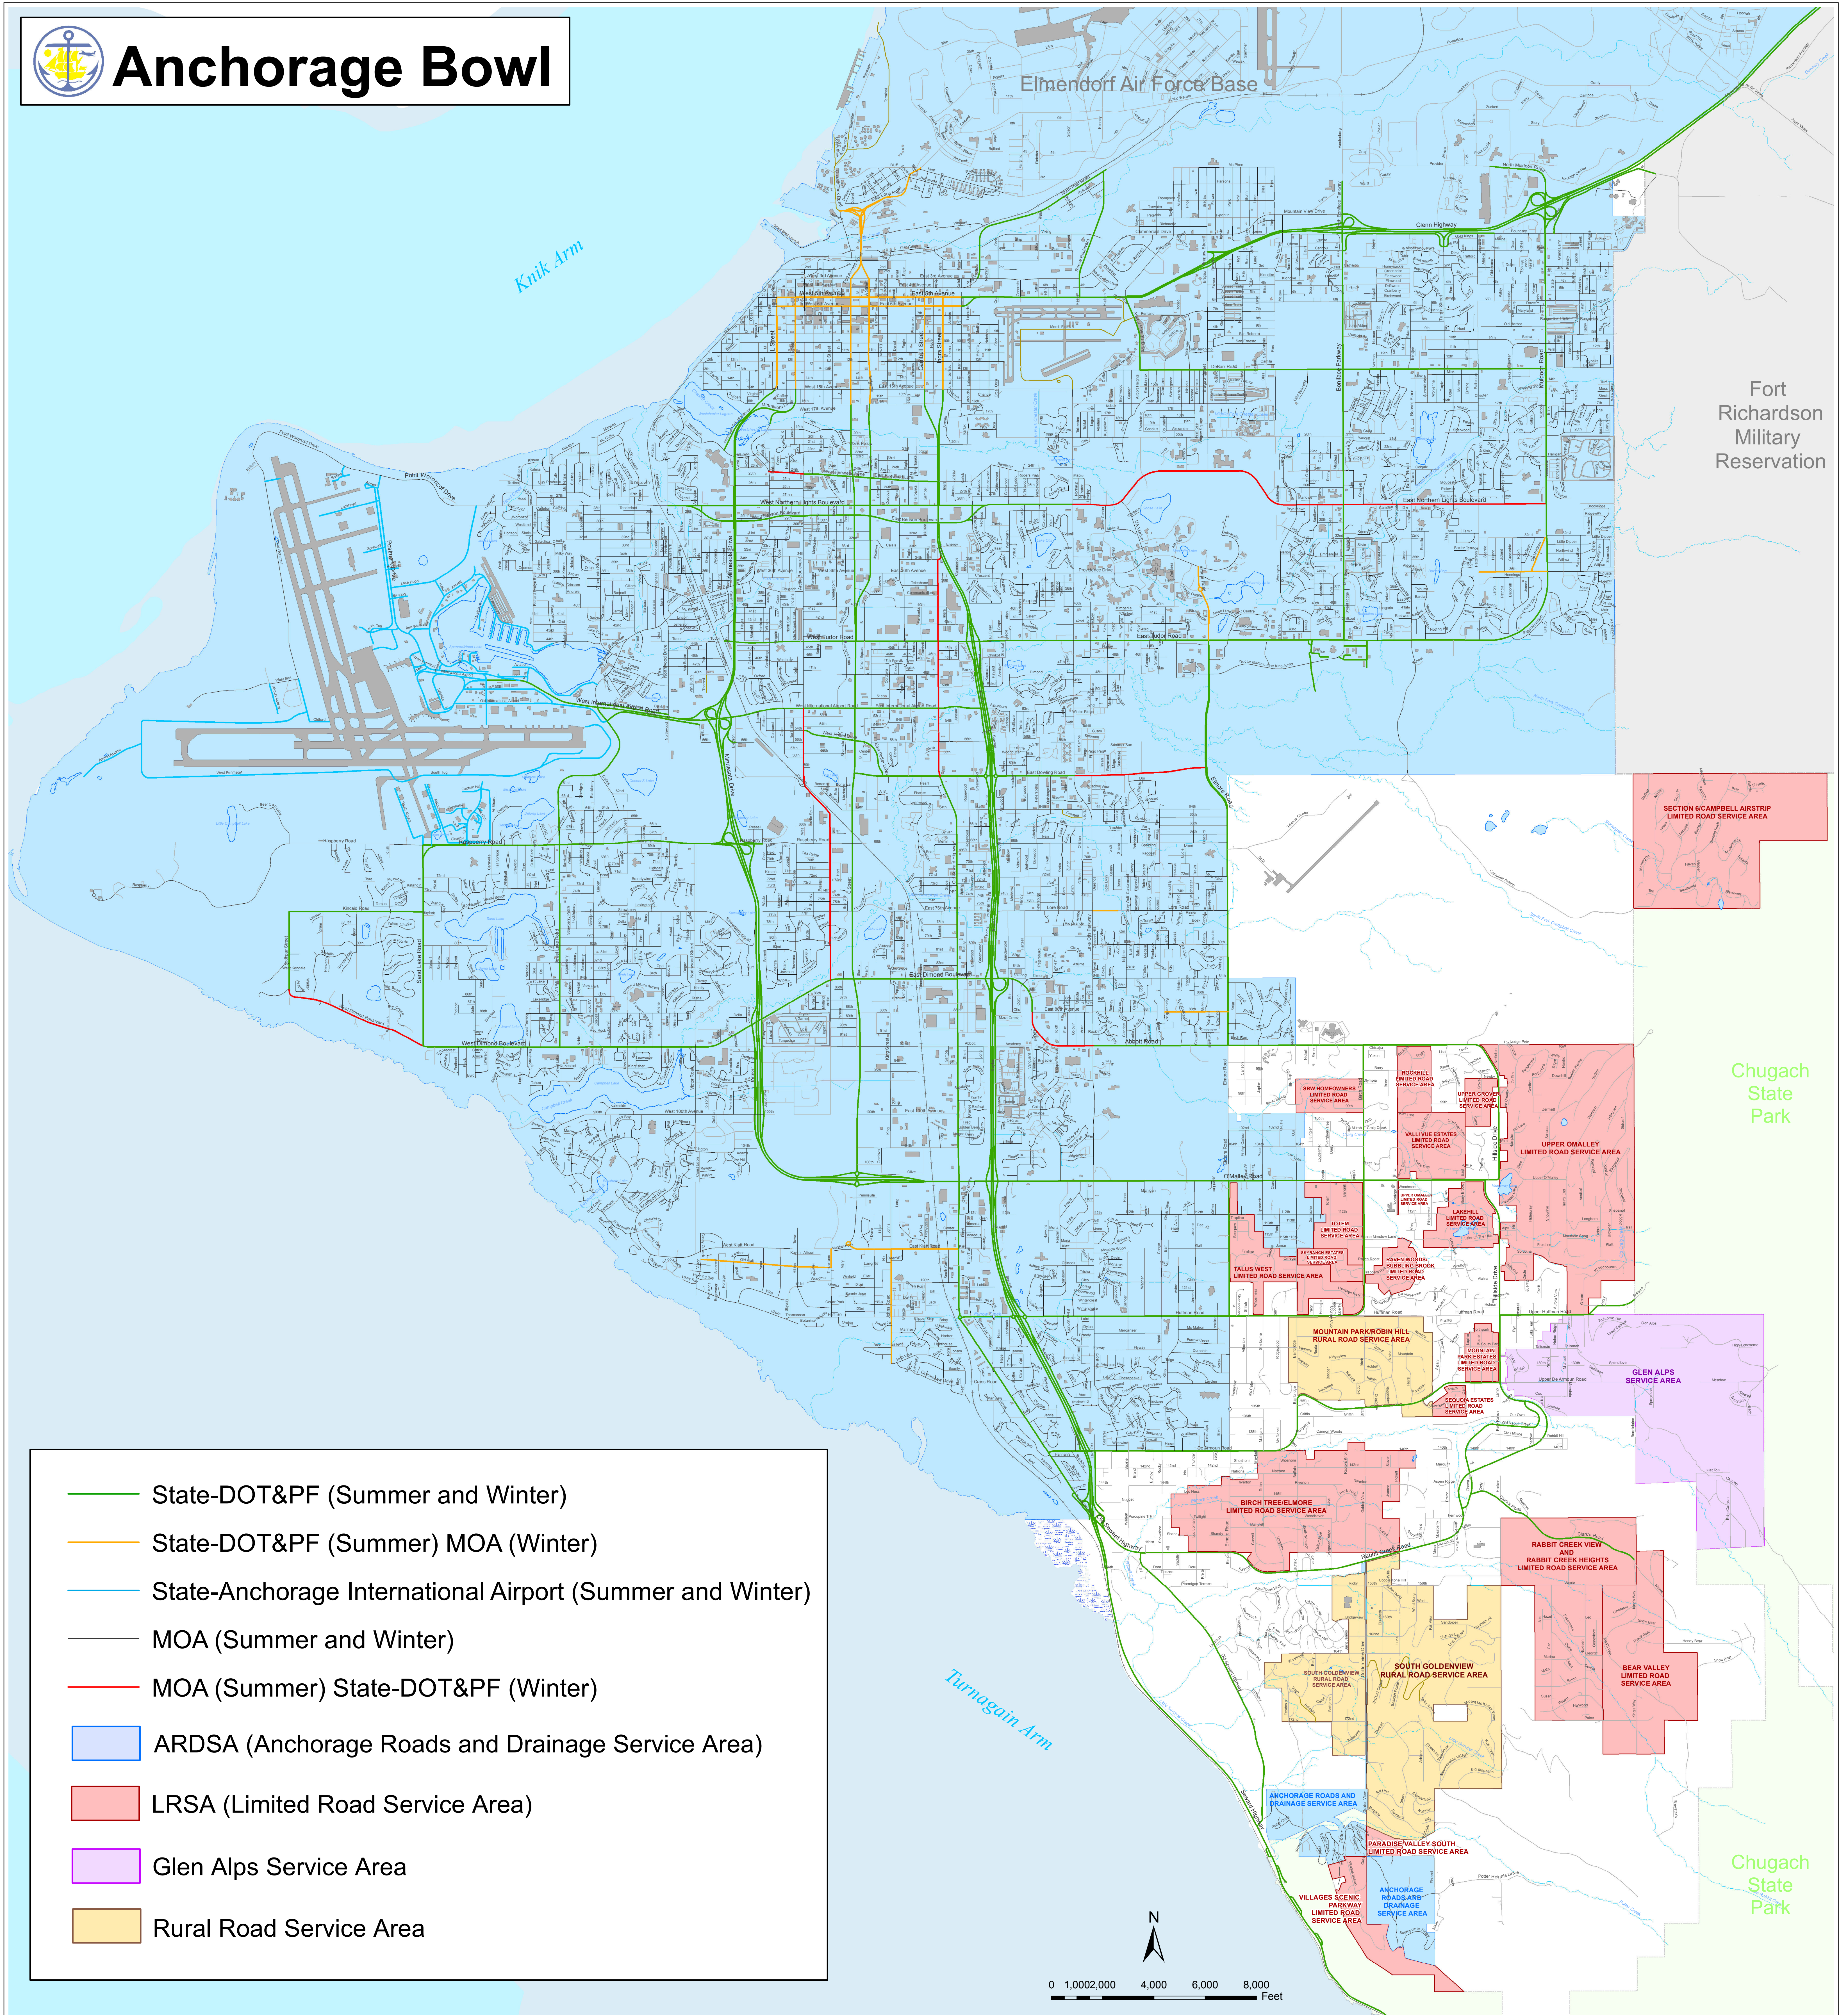

# Anchorage Bowl

- State-DOT&PF (Summer and Winter)
- State-DOT&PF (Summer) MOA (Winter)
- State-Anchorage International Airport (Summer and Winter)
- MOA (Summer and Winter)
- MOA (Summer) State-DOT&PF (Winter)
- ARDSA (Anchorage Roads and Drainage Service Area)
- LRSA (Limited Road Service Area)
- Glen Alps Service Area
- Rural Road Service Area

## STATE / MOA Maintained Roads