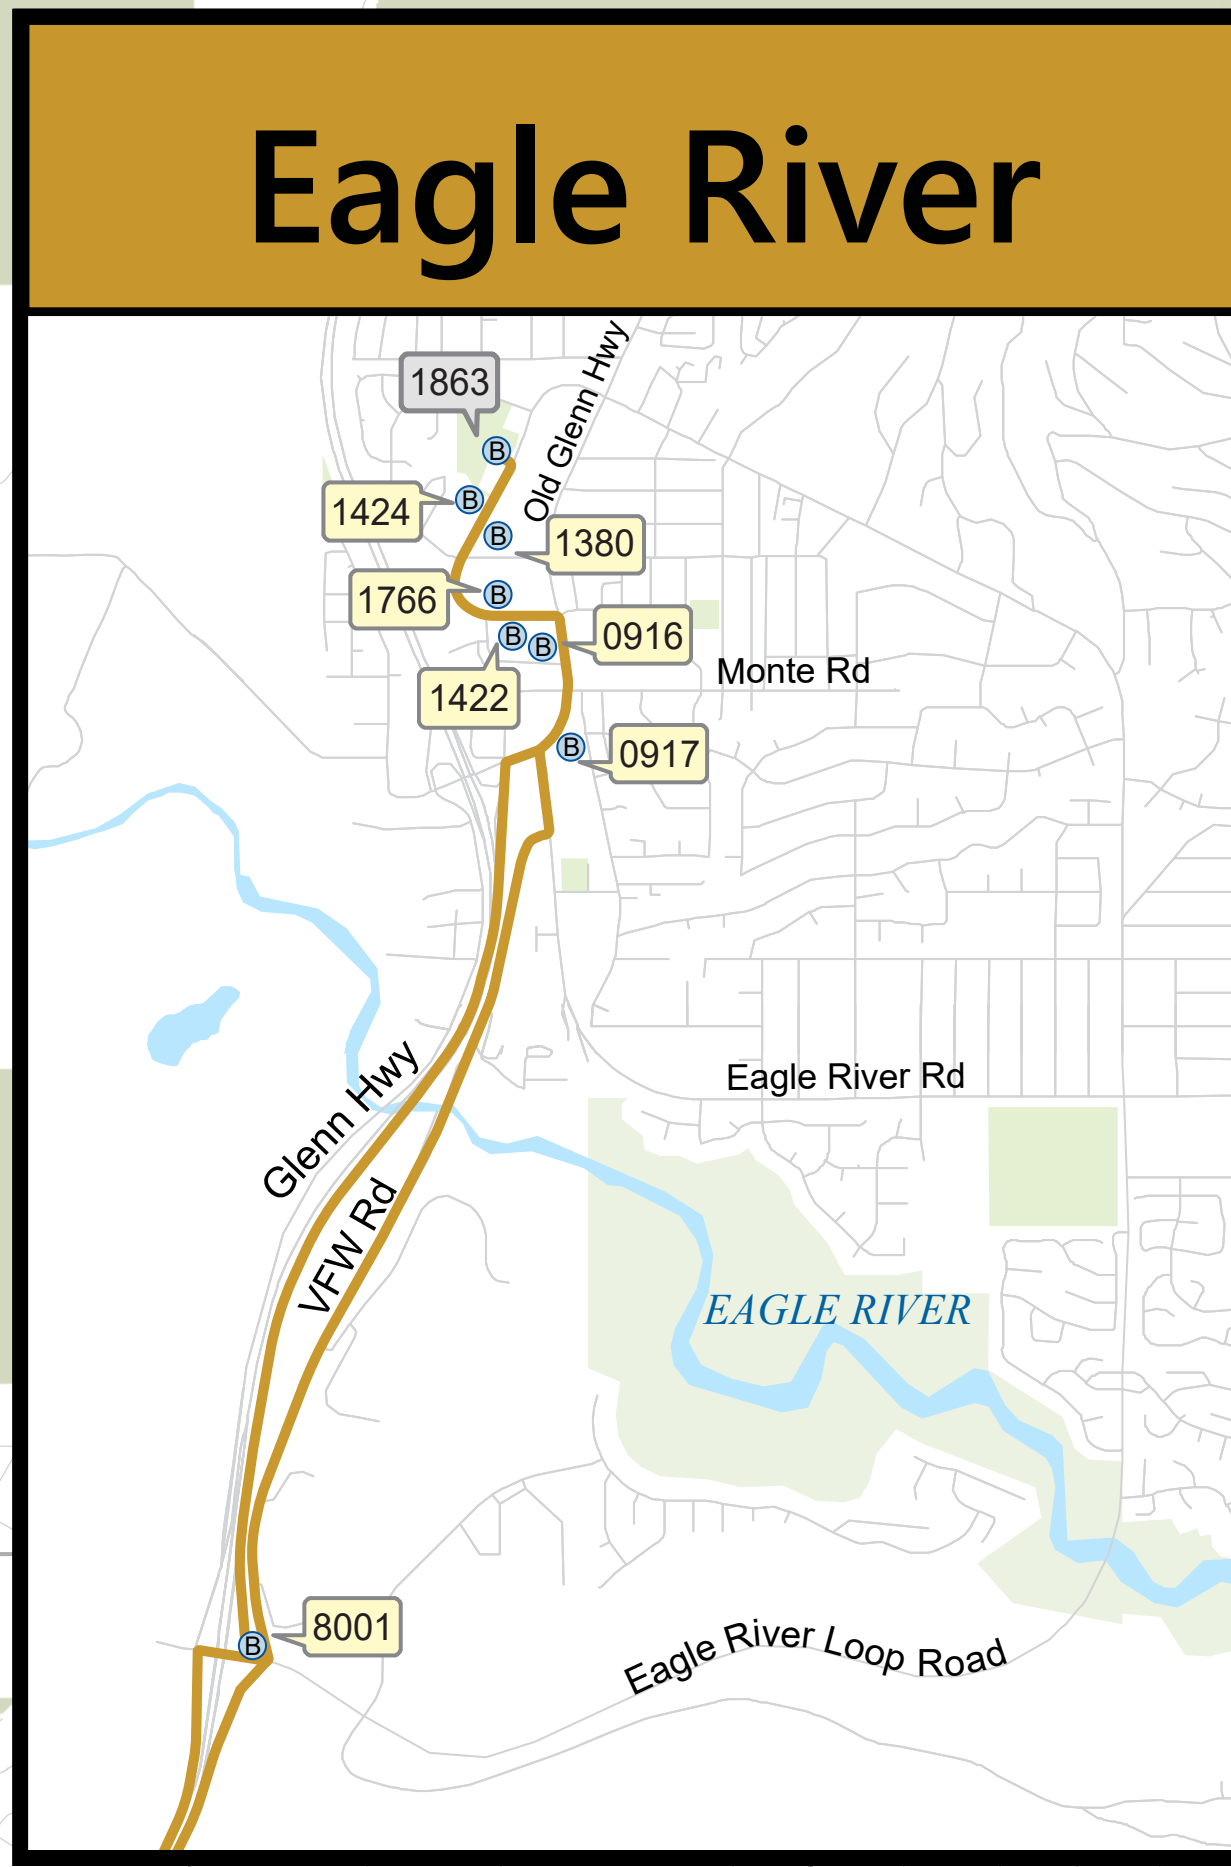

Anchorage Bus Stop Map

Updated: May 13, 2024

Legend

Bus Stops

- 55 Most Used Bus Stops
- Bus Stops
- Bus Stop Number
- Transit Center/Hub
- Timepoint

Bus Routes

- 15 min. freq.
- 15-30 min. freq.
- 30 min. freq.
- 60 min. freq.
- Commuter

Streets

Parkland