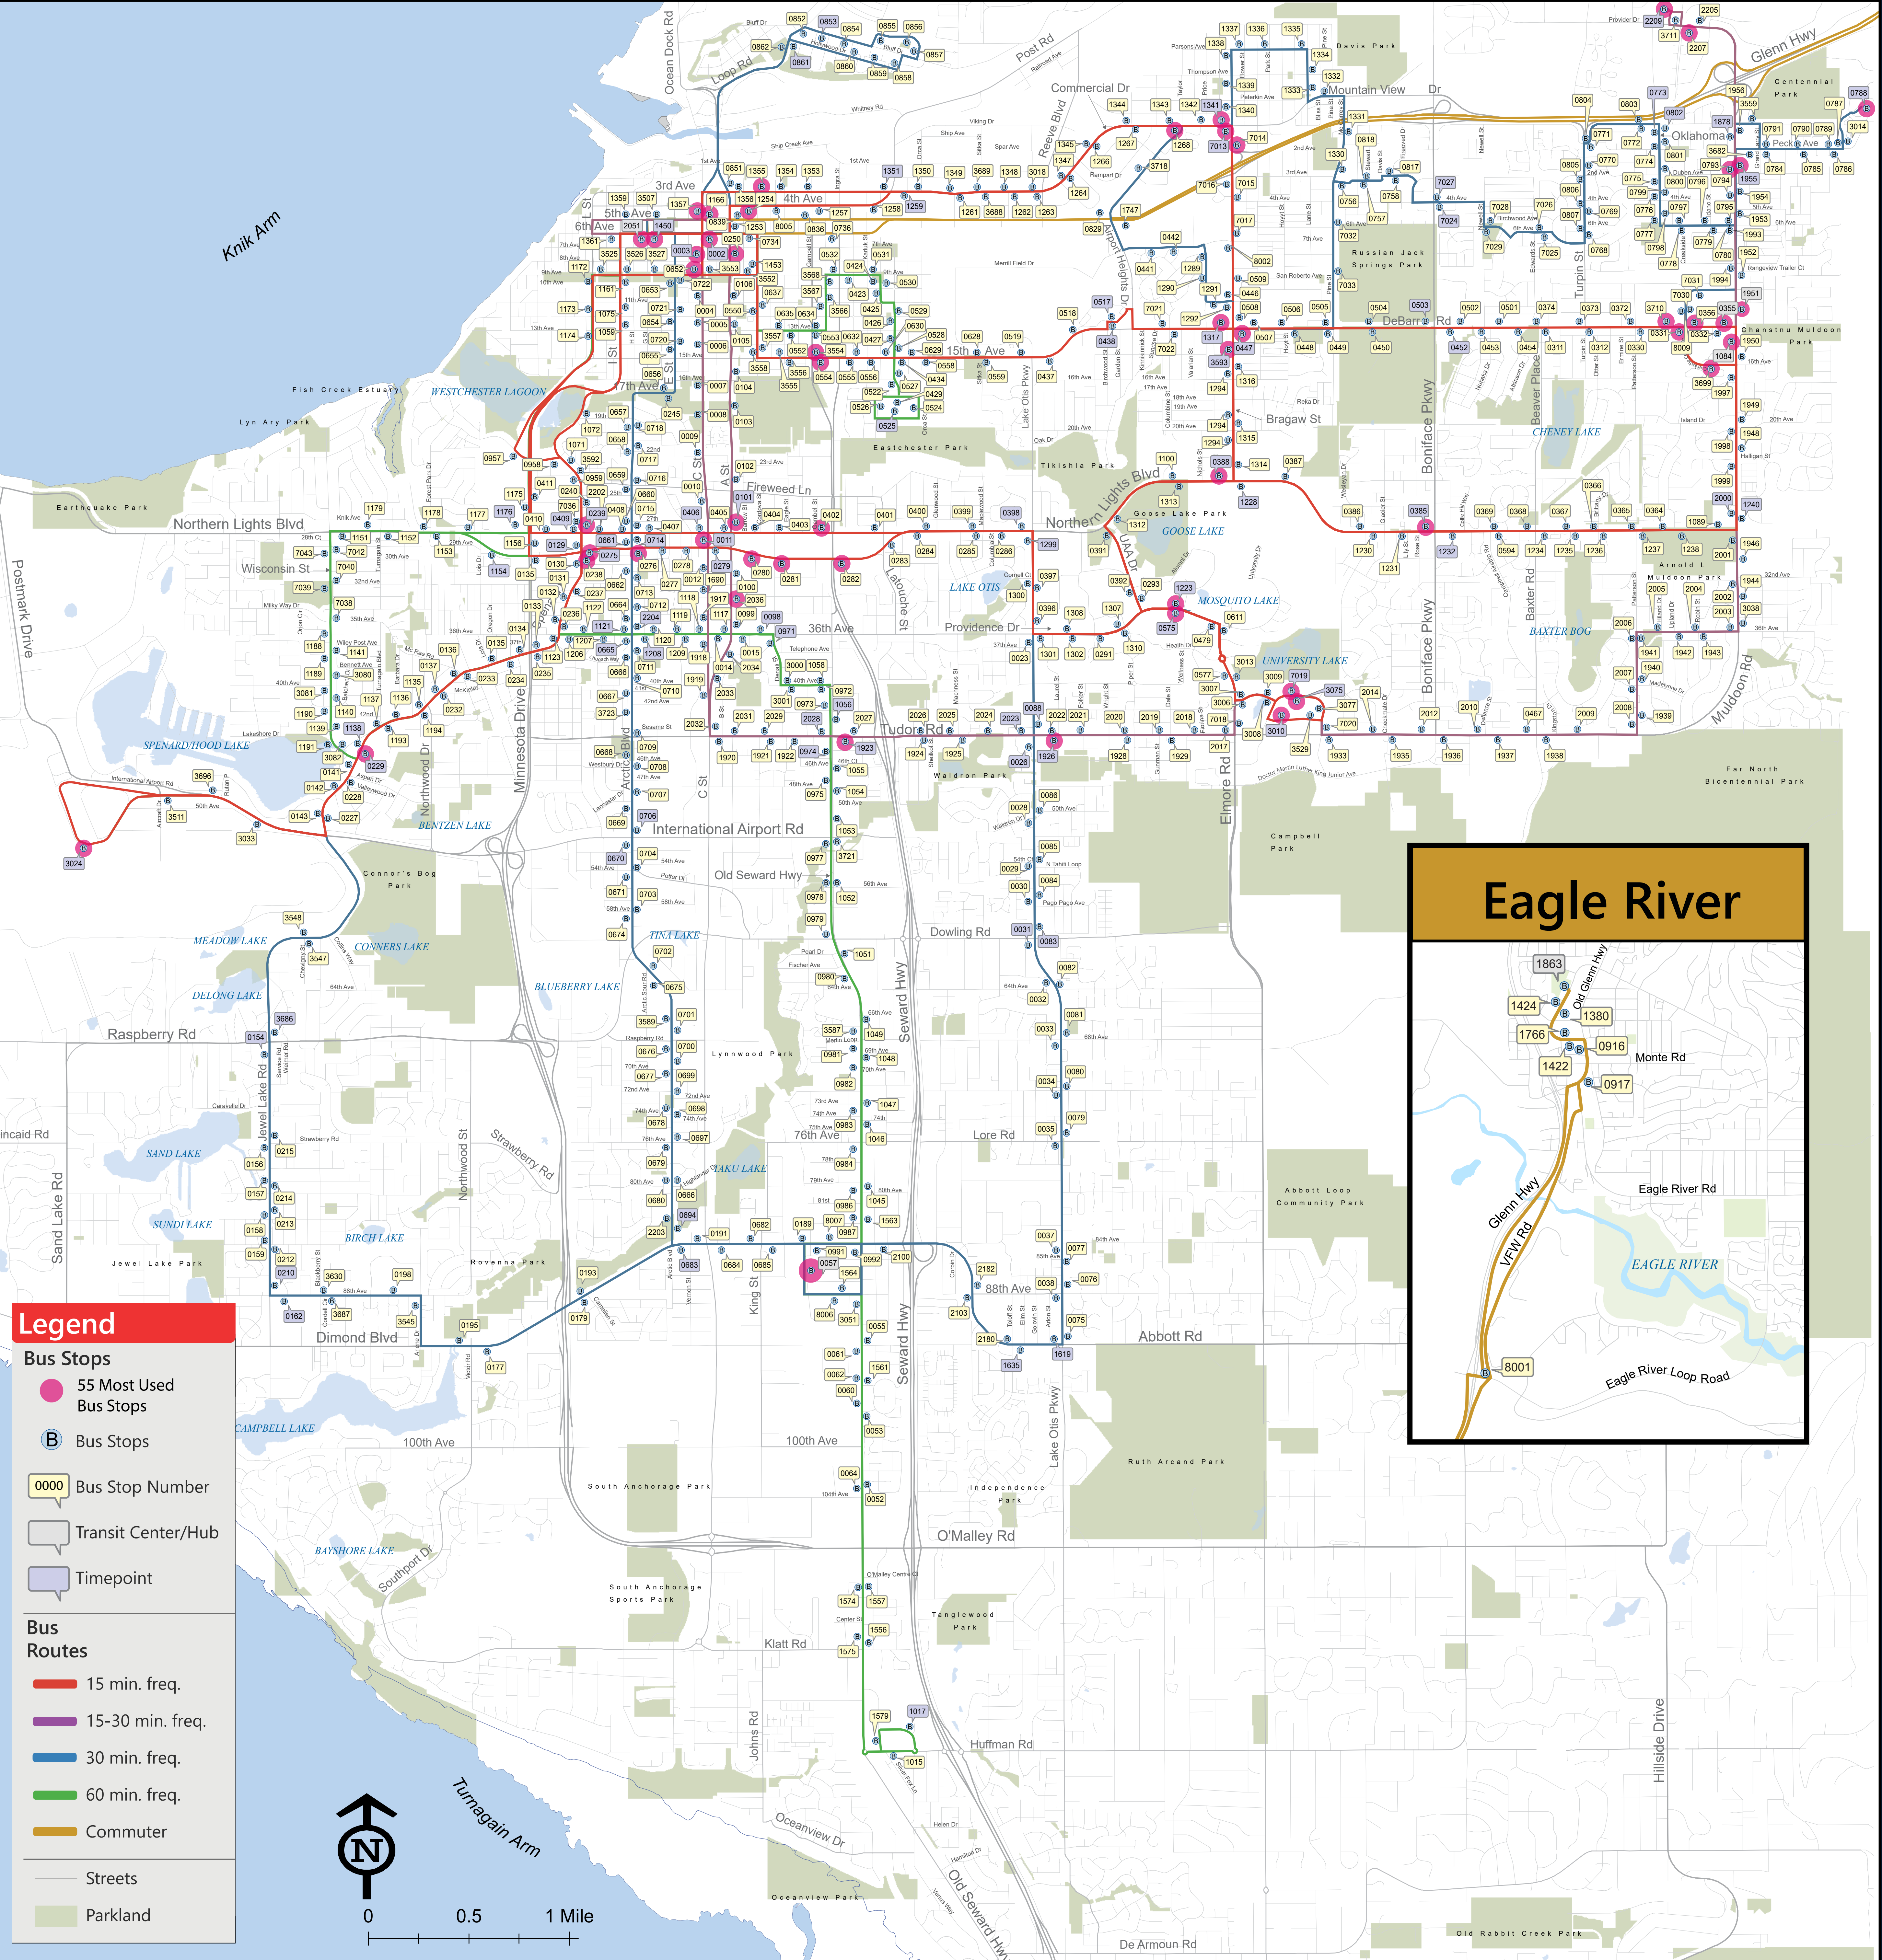

Anchorage Bus Stop Map

Updated: May 13, 2024

Legend

Bus Stops

- 55 Most Used Bus Stops
- Bus Stops
- Bus Stop Number
- Transit Center/Hub
- Timepoint

Bus Routes

- 15 min. freq.
- 15-30 min. freq.
- 30 min. freq.
- 60 min. freq.
- Commuter

Streets

Parkland