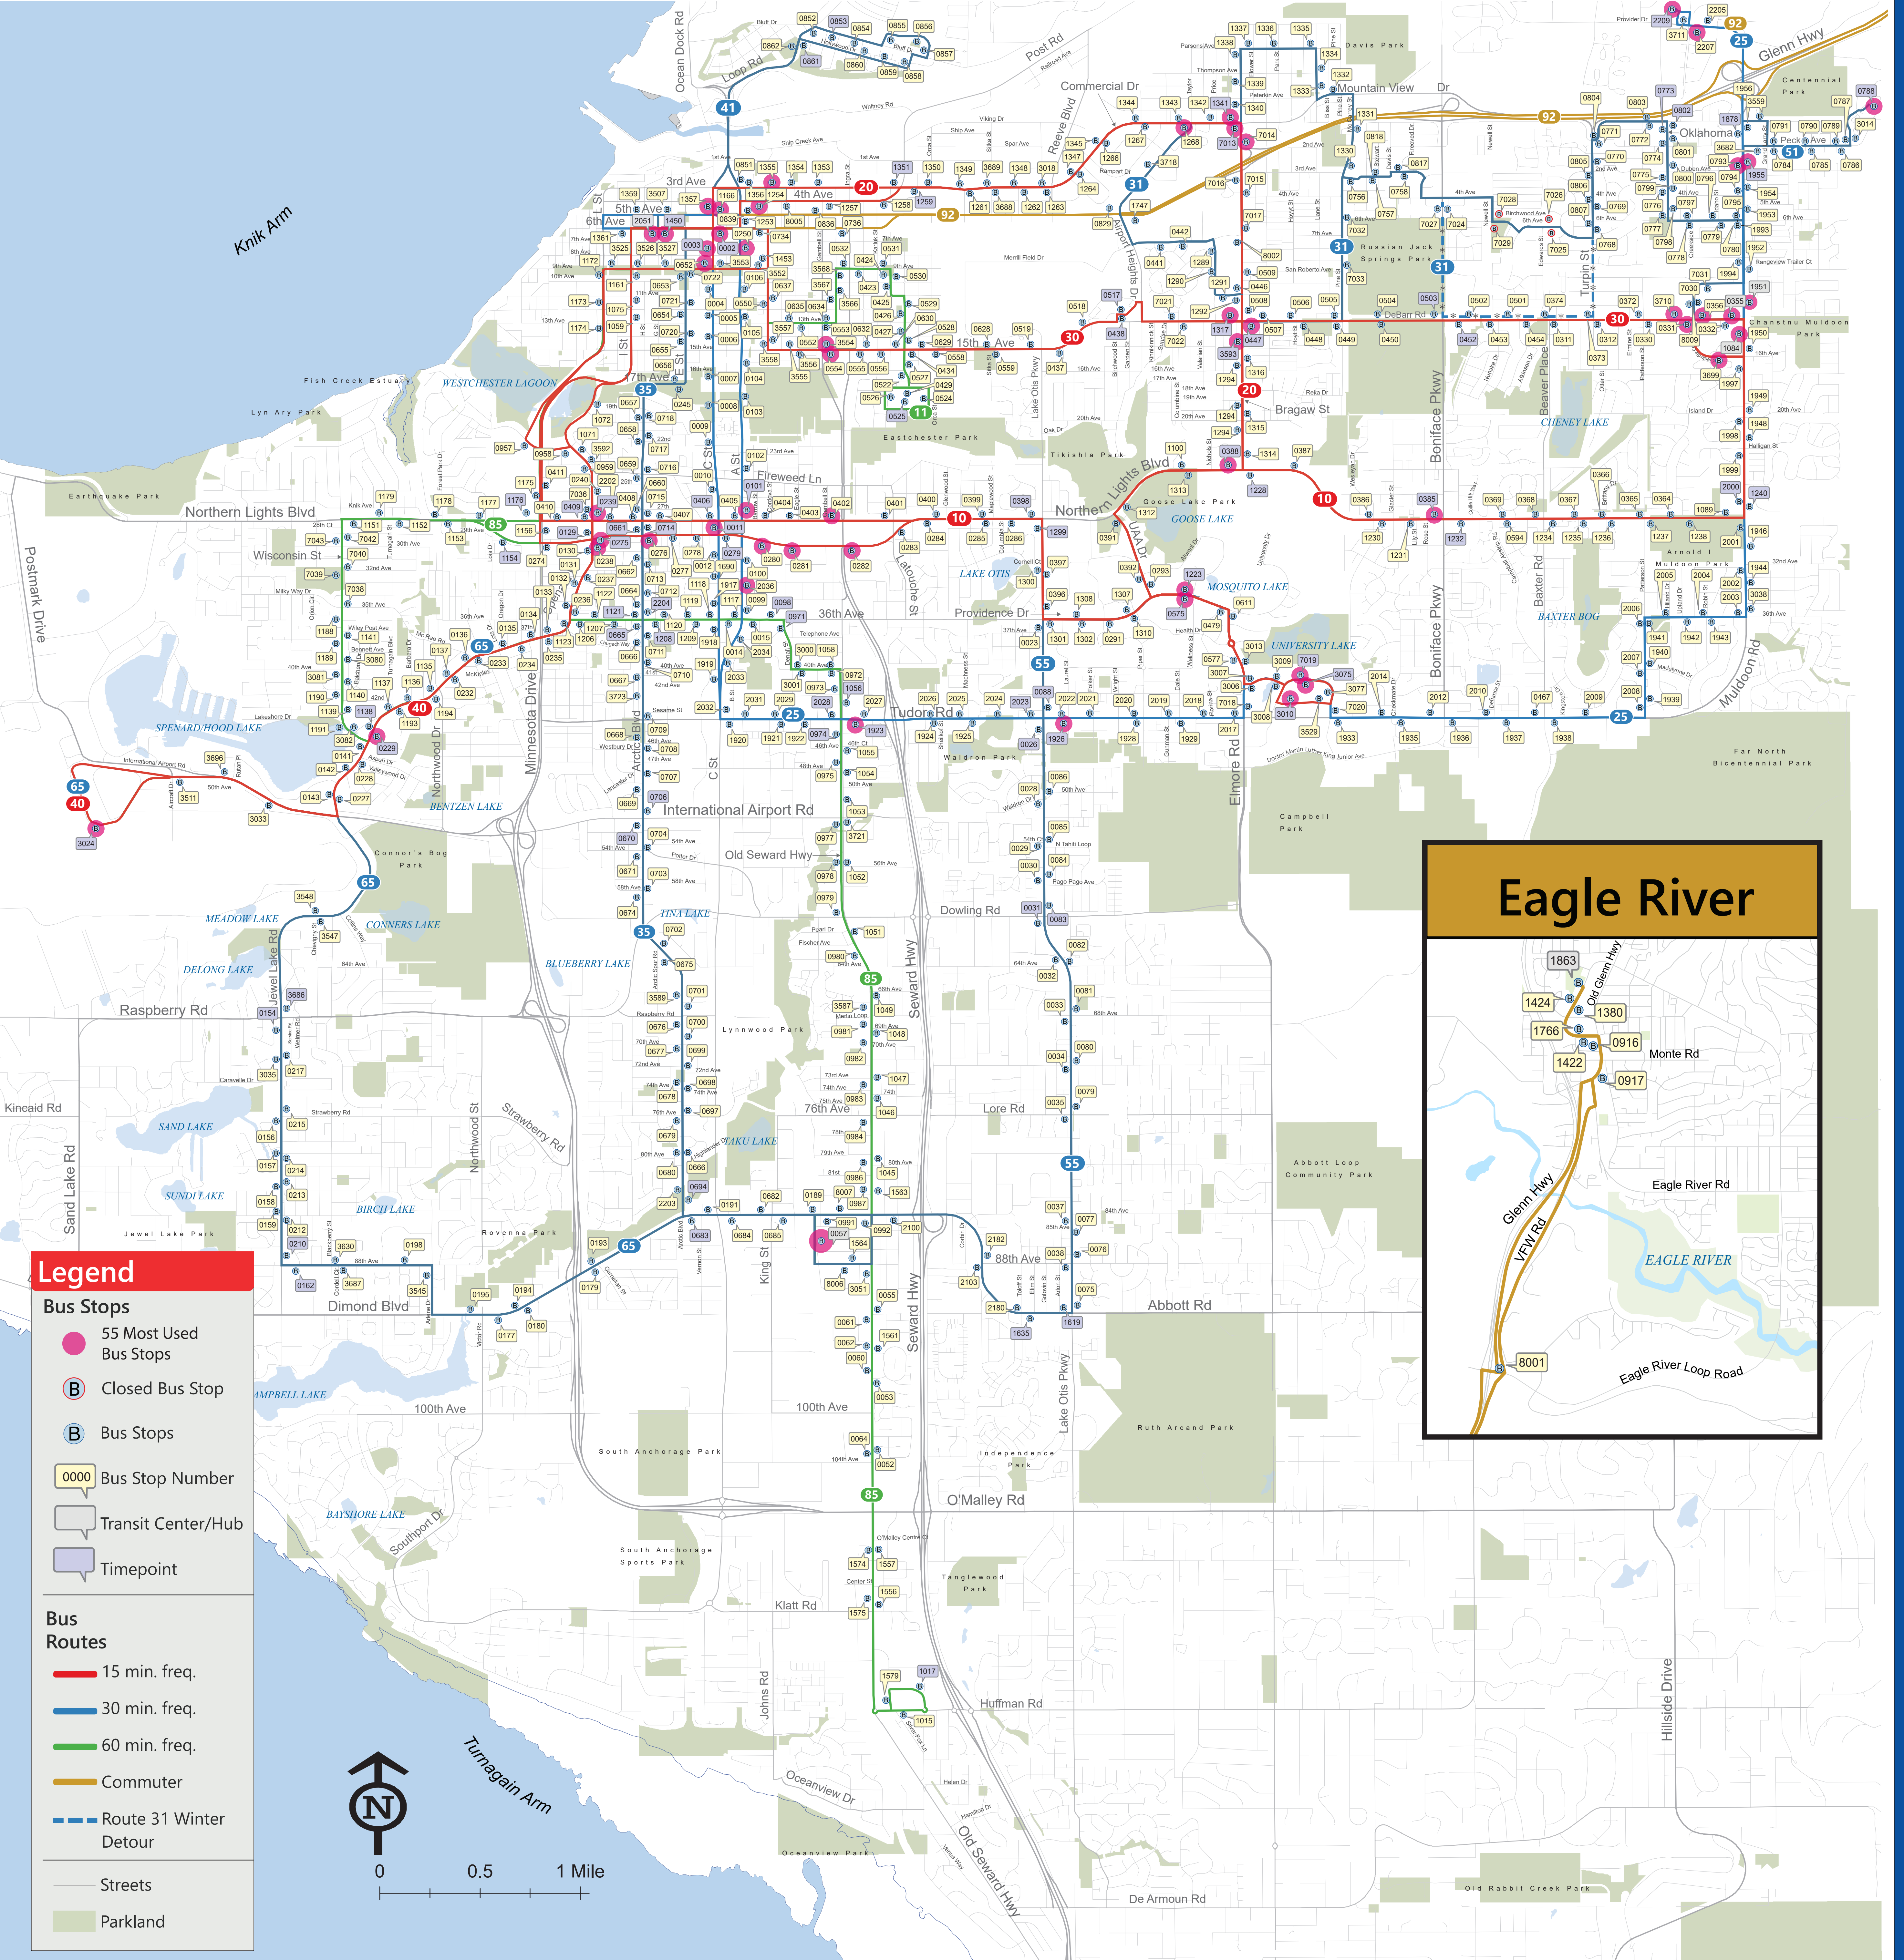

# Anchorage Bus Stop Map

Updated: October 28, 2024

### Legend

**Bus Stops**

- 55 Most Used Bus Stops (Pink circle)
- Closed Bus Stop (Red circle with B)
- Bus Stops (Blue circle with B)
- Bus Stop Number (Yellow speech bubble)
- Transit Center/Hub (White speech bubble)
- Timepoint (Purple speech bubble)

**Bus Routes**

- 15 min. freq. (Red line)
- 30 min. freq. (Blue line)
- 60 min. freq. (Green line)
- Commuter (Yellow line)
- Route 31 Winter Detour (Blue dashed line)

Streets (Grey line)  
Parkland (Green area)

### Eagle River