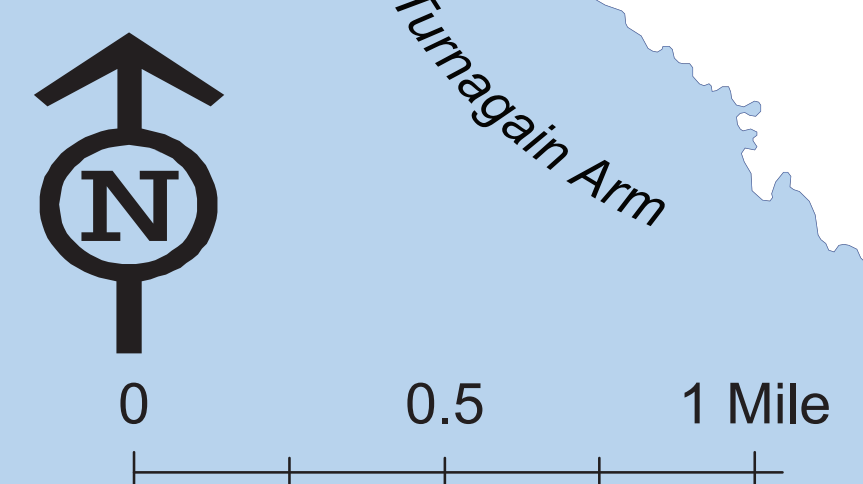

### Legend

**Bus Stops**

- 55 Most Used Bus Stops (Pink circle)
- Closed Bus Stop (Red circle with B)
- Bus Stops (Blue circle with B)
- Bus Stop Number (Yellow speech bubble)
- Transit Center/Hub (White speech bubble)
- Timepoint (Purple speech bubble)

### Eagle River