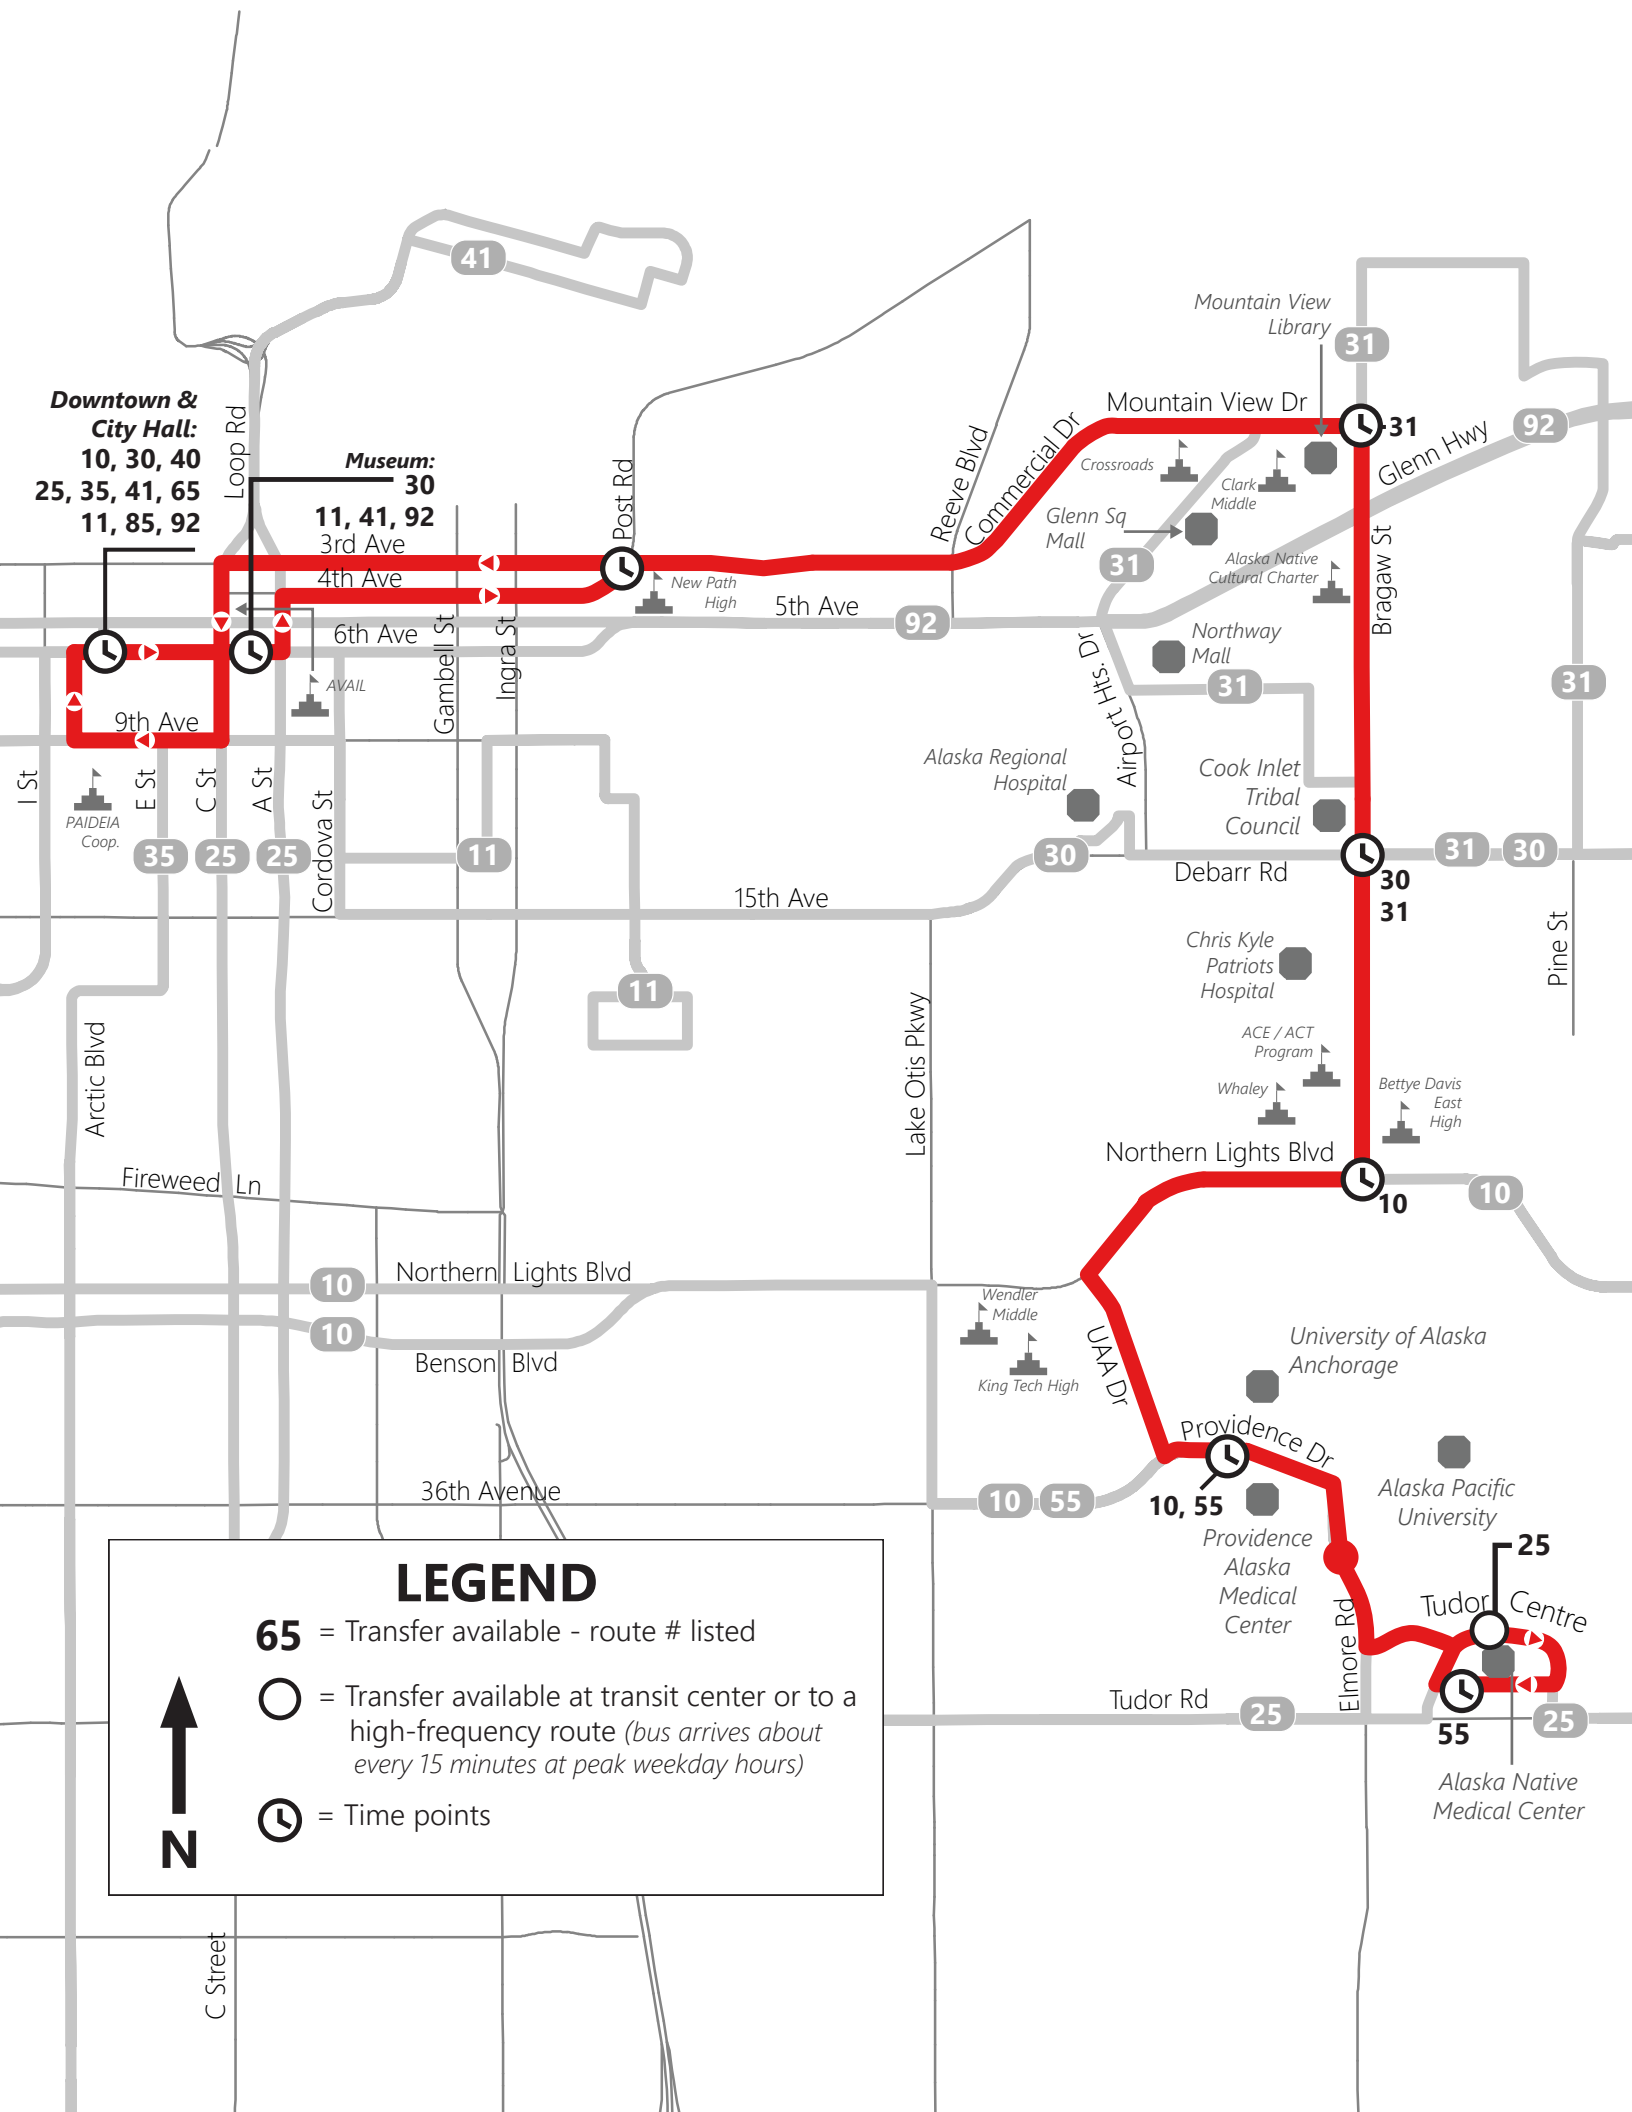

Downtown & City Hall:
10, 30, 40
25, 35, 41, 65
11, 85, 92

Museum:
30
11, 41, 92
 3rd Ave
 4th Ave

LEGEND

- 65** = Transfer available - route # listed
-  = Transfer available at transit center or to a high-frequency route (bus arrives about every 15 minutes at peak weekday hours)
-  = Time points

C Street